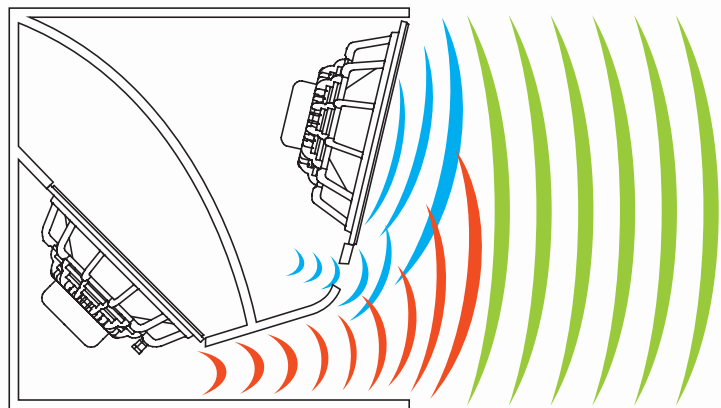

RAB1815

SUB-BASS UNIT

Sens.@1.41V, 1m Montarbo Palco Plus 2x RAB1815 18", 15" and Sum with DSP

Max.SPL Montarbo Palco Plus 2x RAB1815 active 3% 10% THD max.SPL