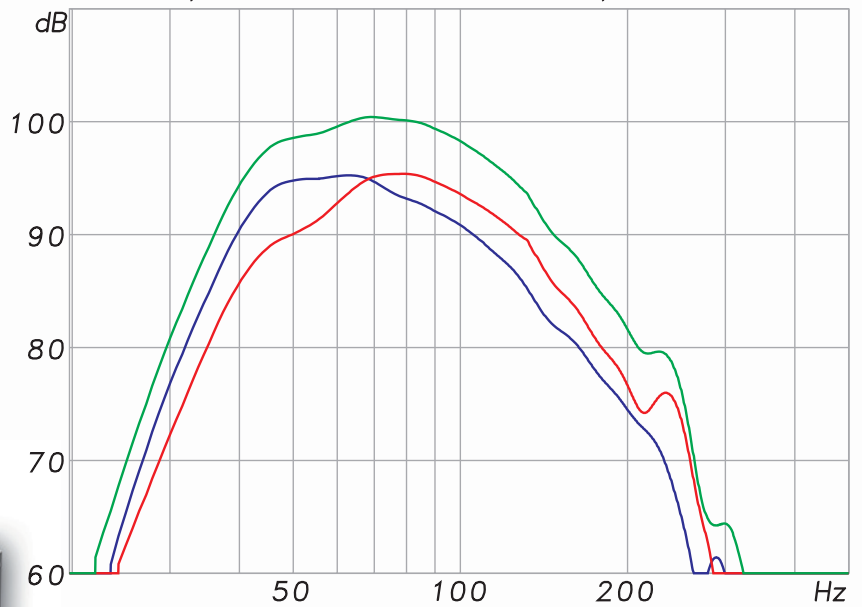

RAB1815

SUB-BASS UNIT

Sens.@1.41V, 1m Montarbo Palco Plus 2x RAB1815 18", 15" and Sum with DSP

Max.SPL Montarbo Palco Plus 2x RAB1815 active 3% 10% THD max.SPL