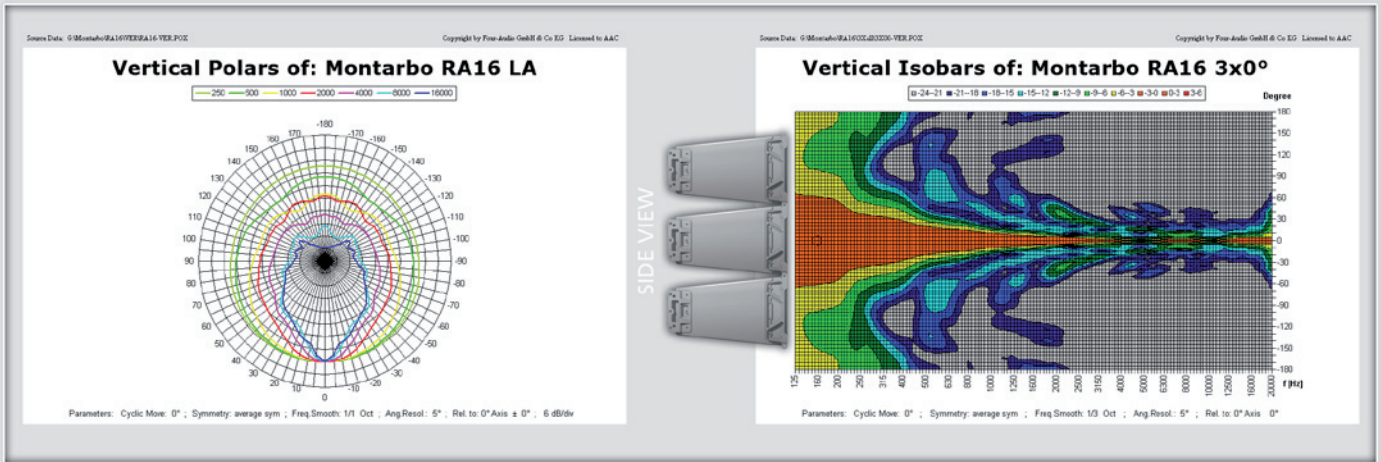

RA16

2-WAY ENCLOSURE

Freq.Resp. Montarbo Palco Plus RA16 4x parallel low, high, Sum with DSP