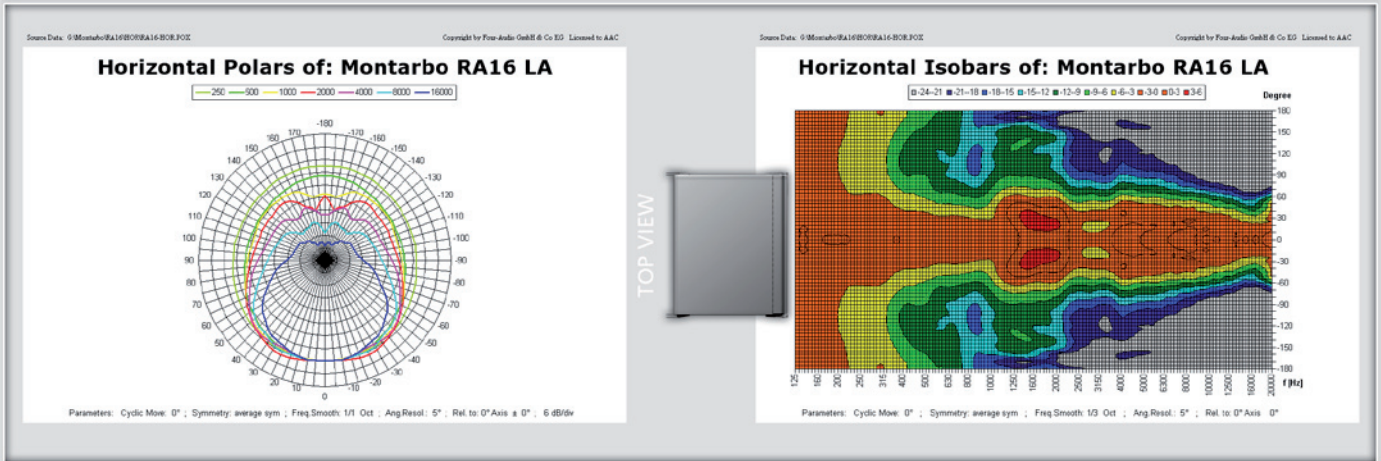

RA16

2-WAY ENCLOSURE

Freq.Resp. Montarbo Palco Plus RA16 4x parallel low, high, Sum with DSP